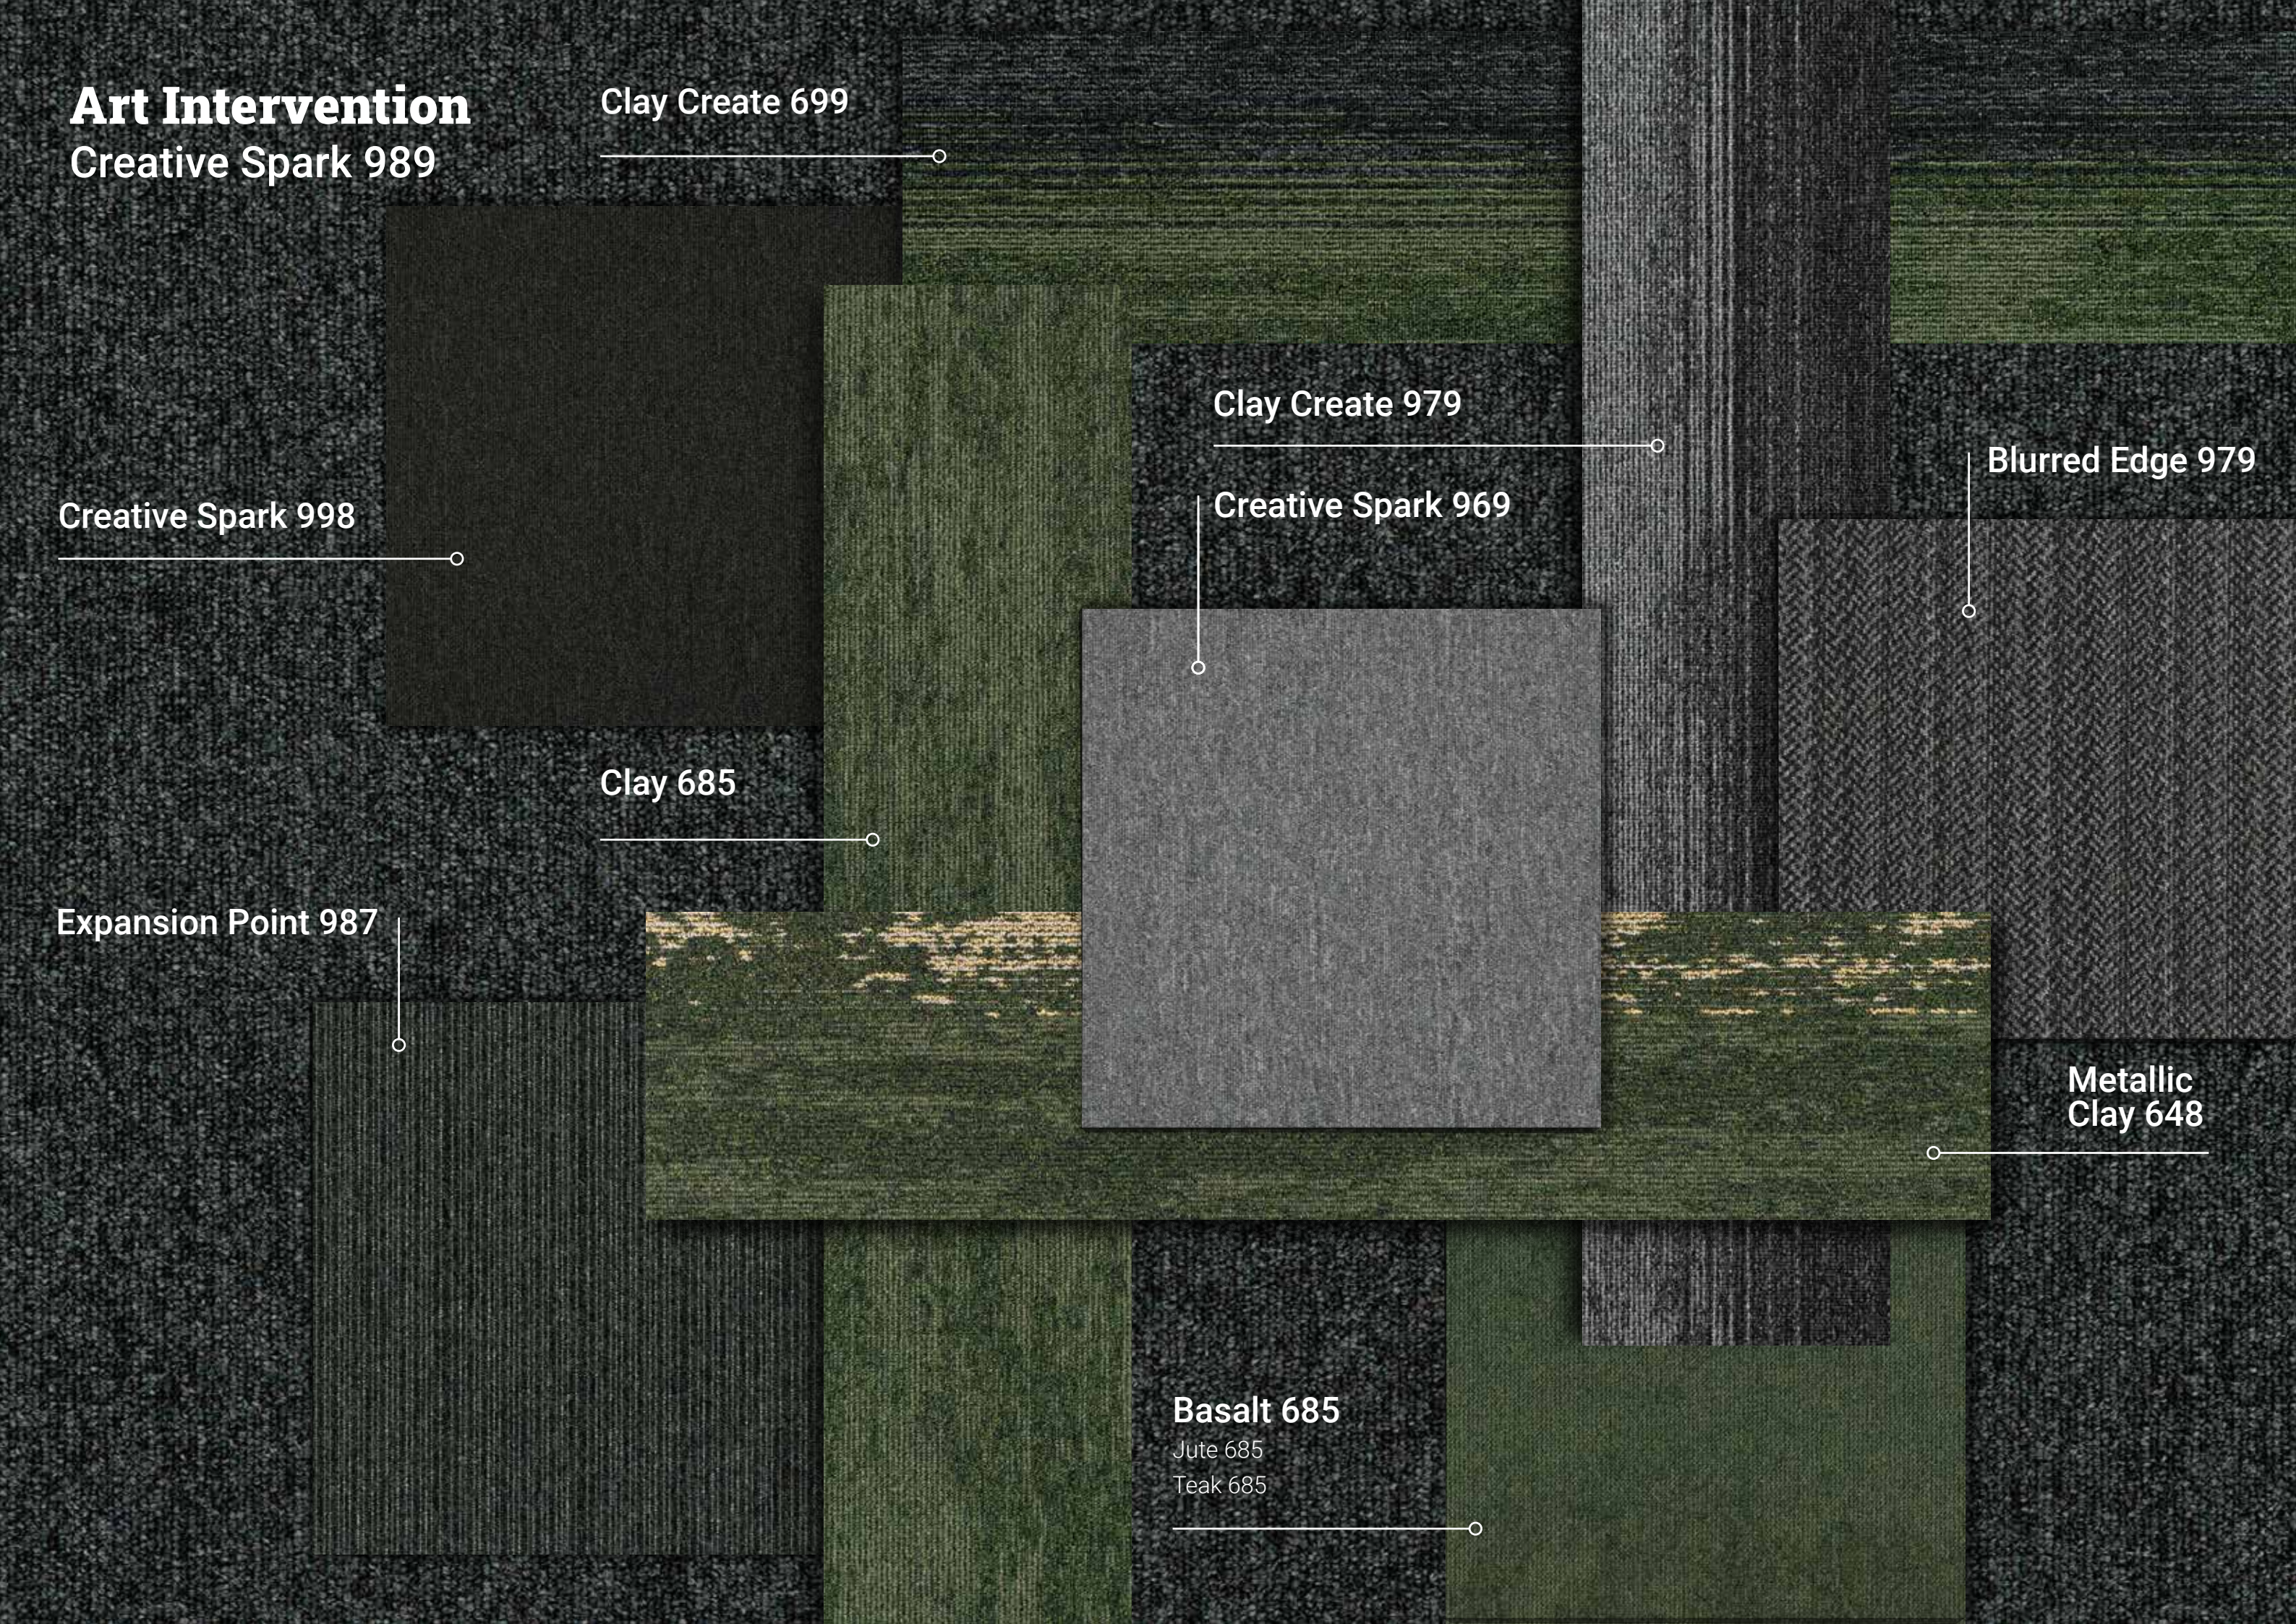

Art Intervention
Creative Spark 989

Clay Create 699

Creative Spark 998

Clay Create 979

Blurred Edge 979

Creative Spark 969

Clay 685

Expansion Point 987

Metallic
Clay 648

Basalt 685

Jute 685
Teak 685