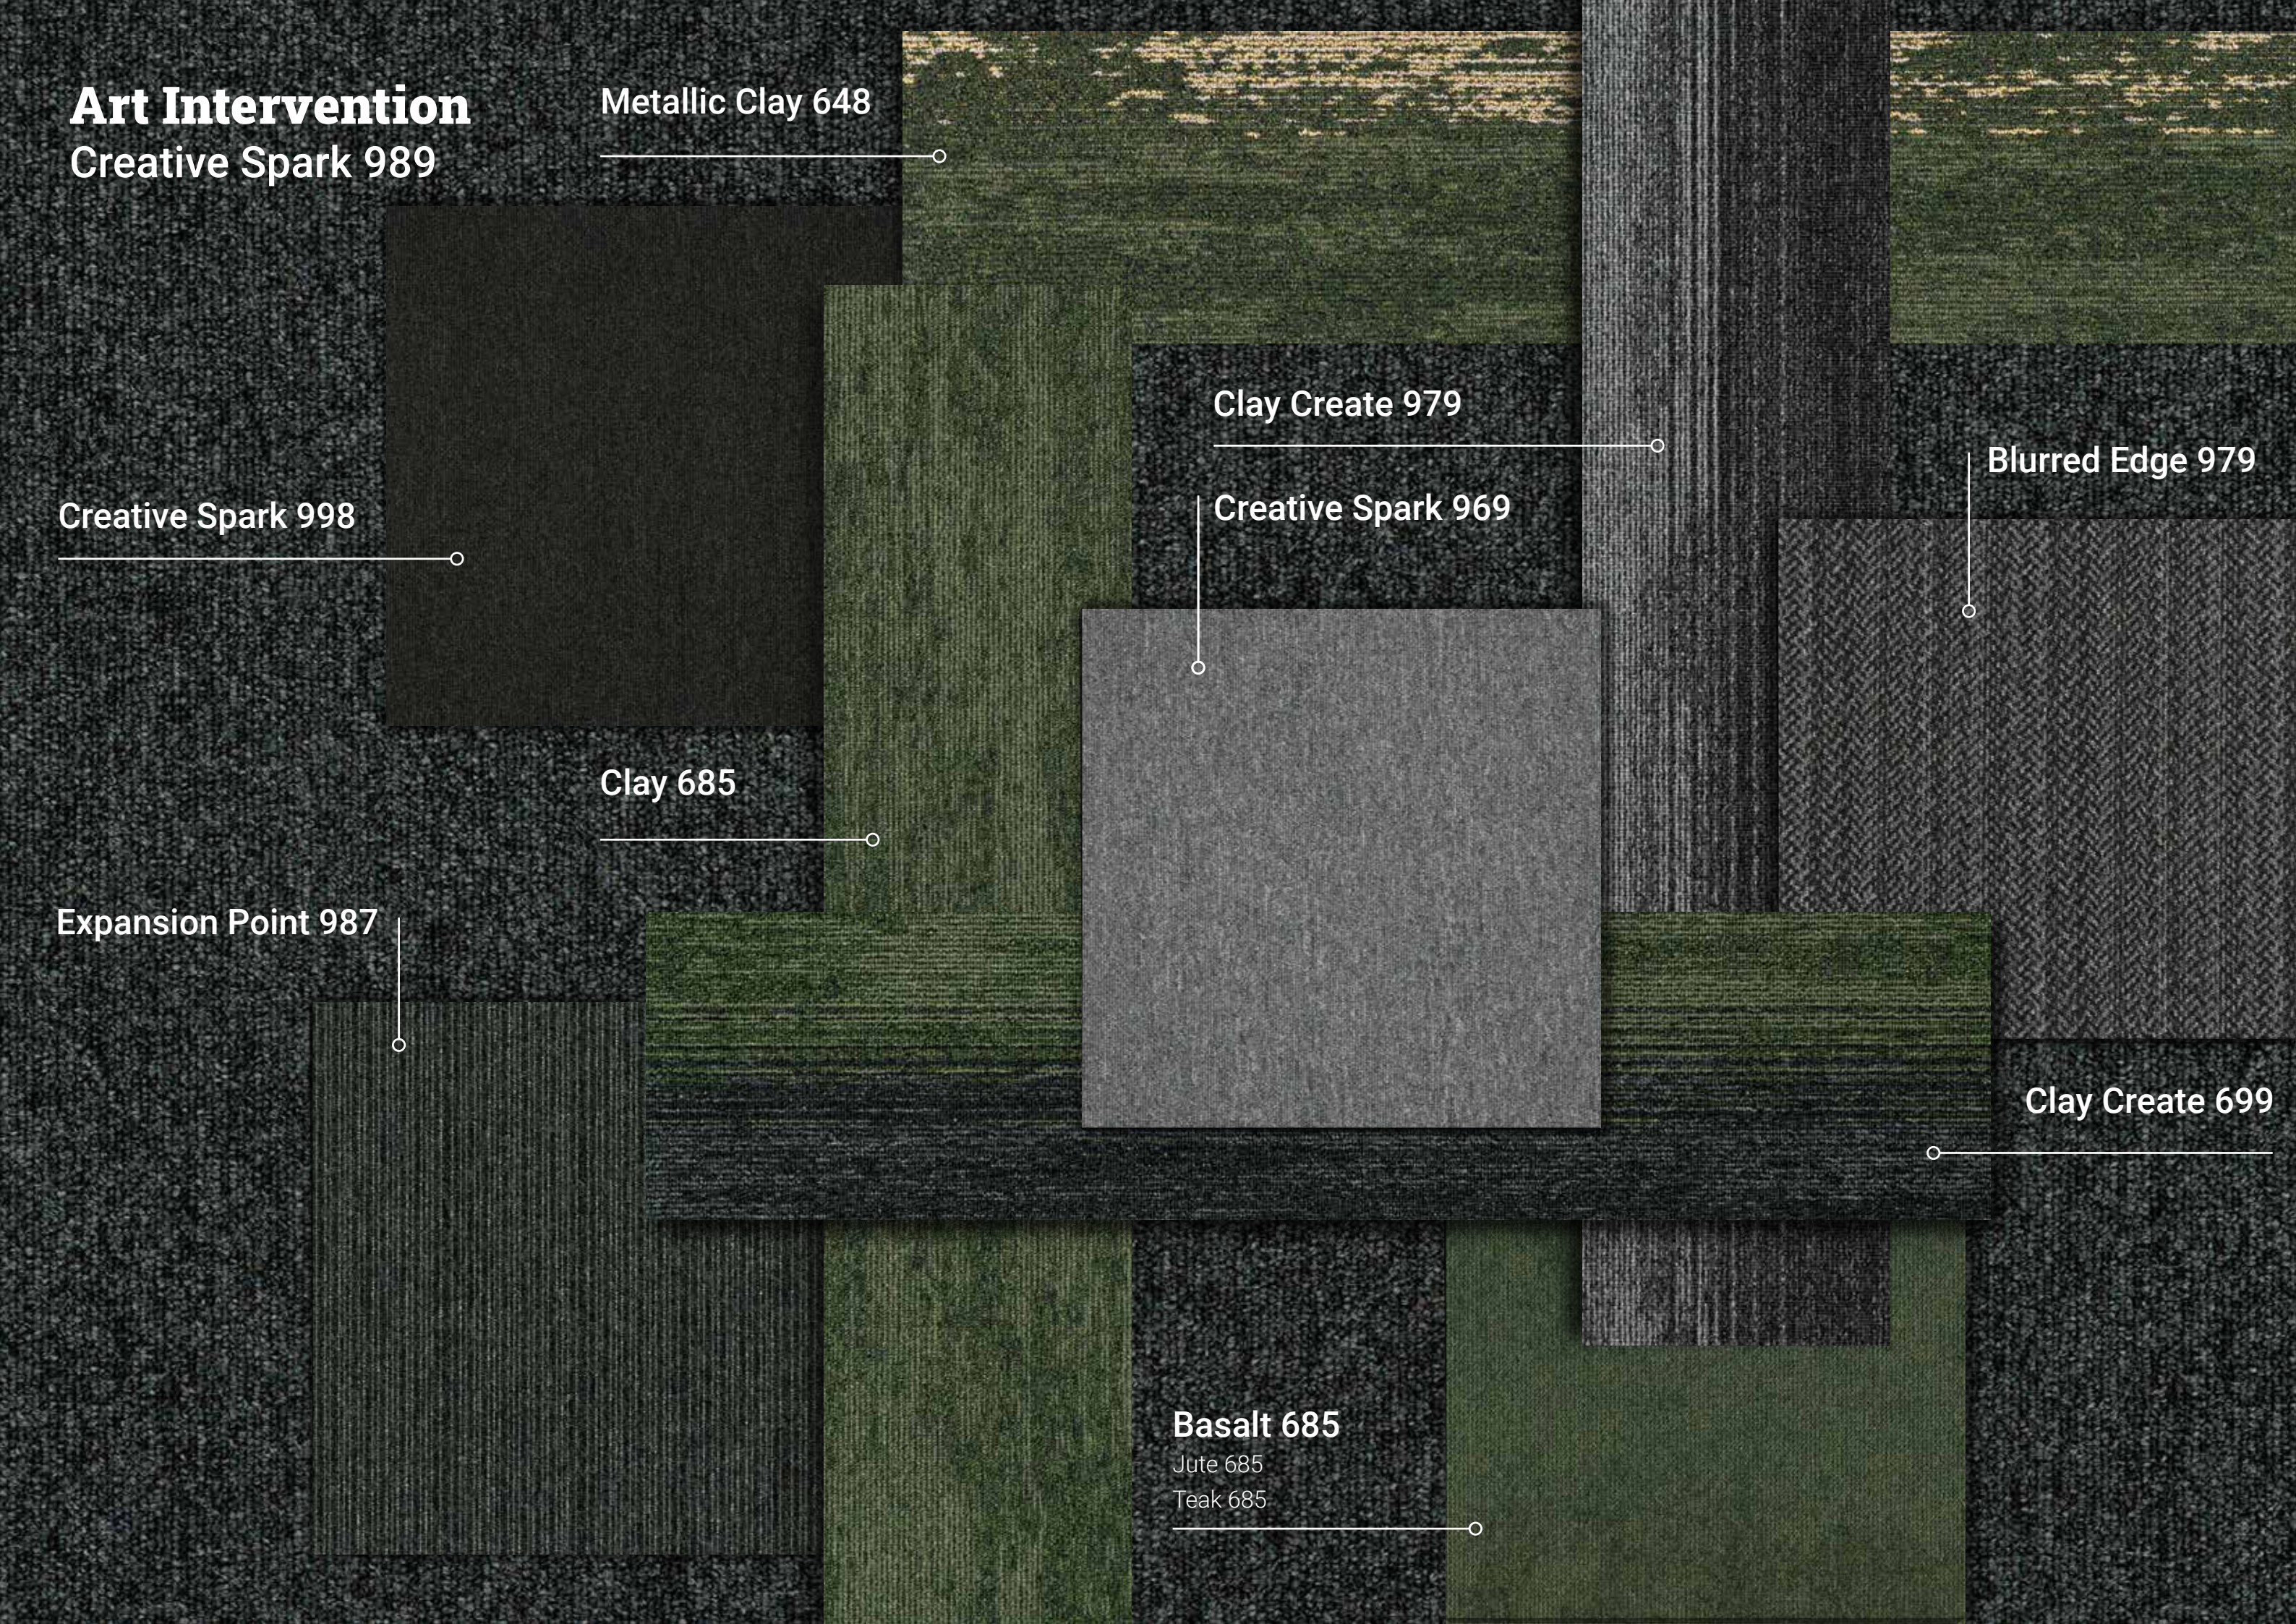

Blurred Edge 979

Creative Spark 969

Clay 685

Expansion Point 987

Clay Create 699

Basalt 685

Jute 685
Teak 685

Art Intervention
Creative Spark 989