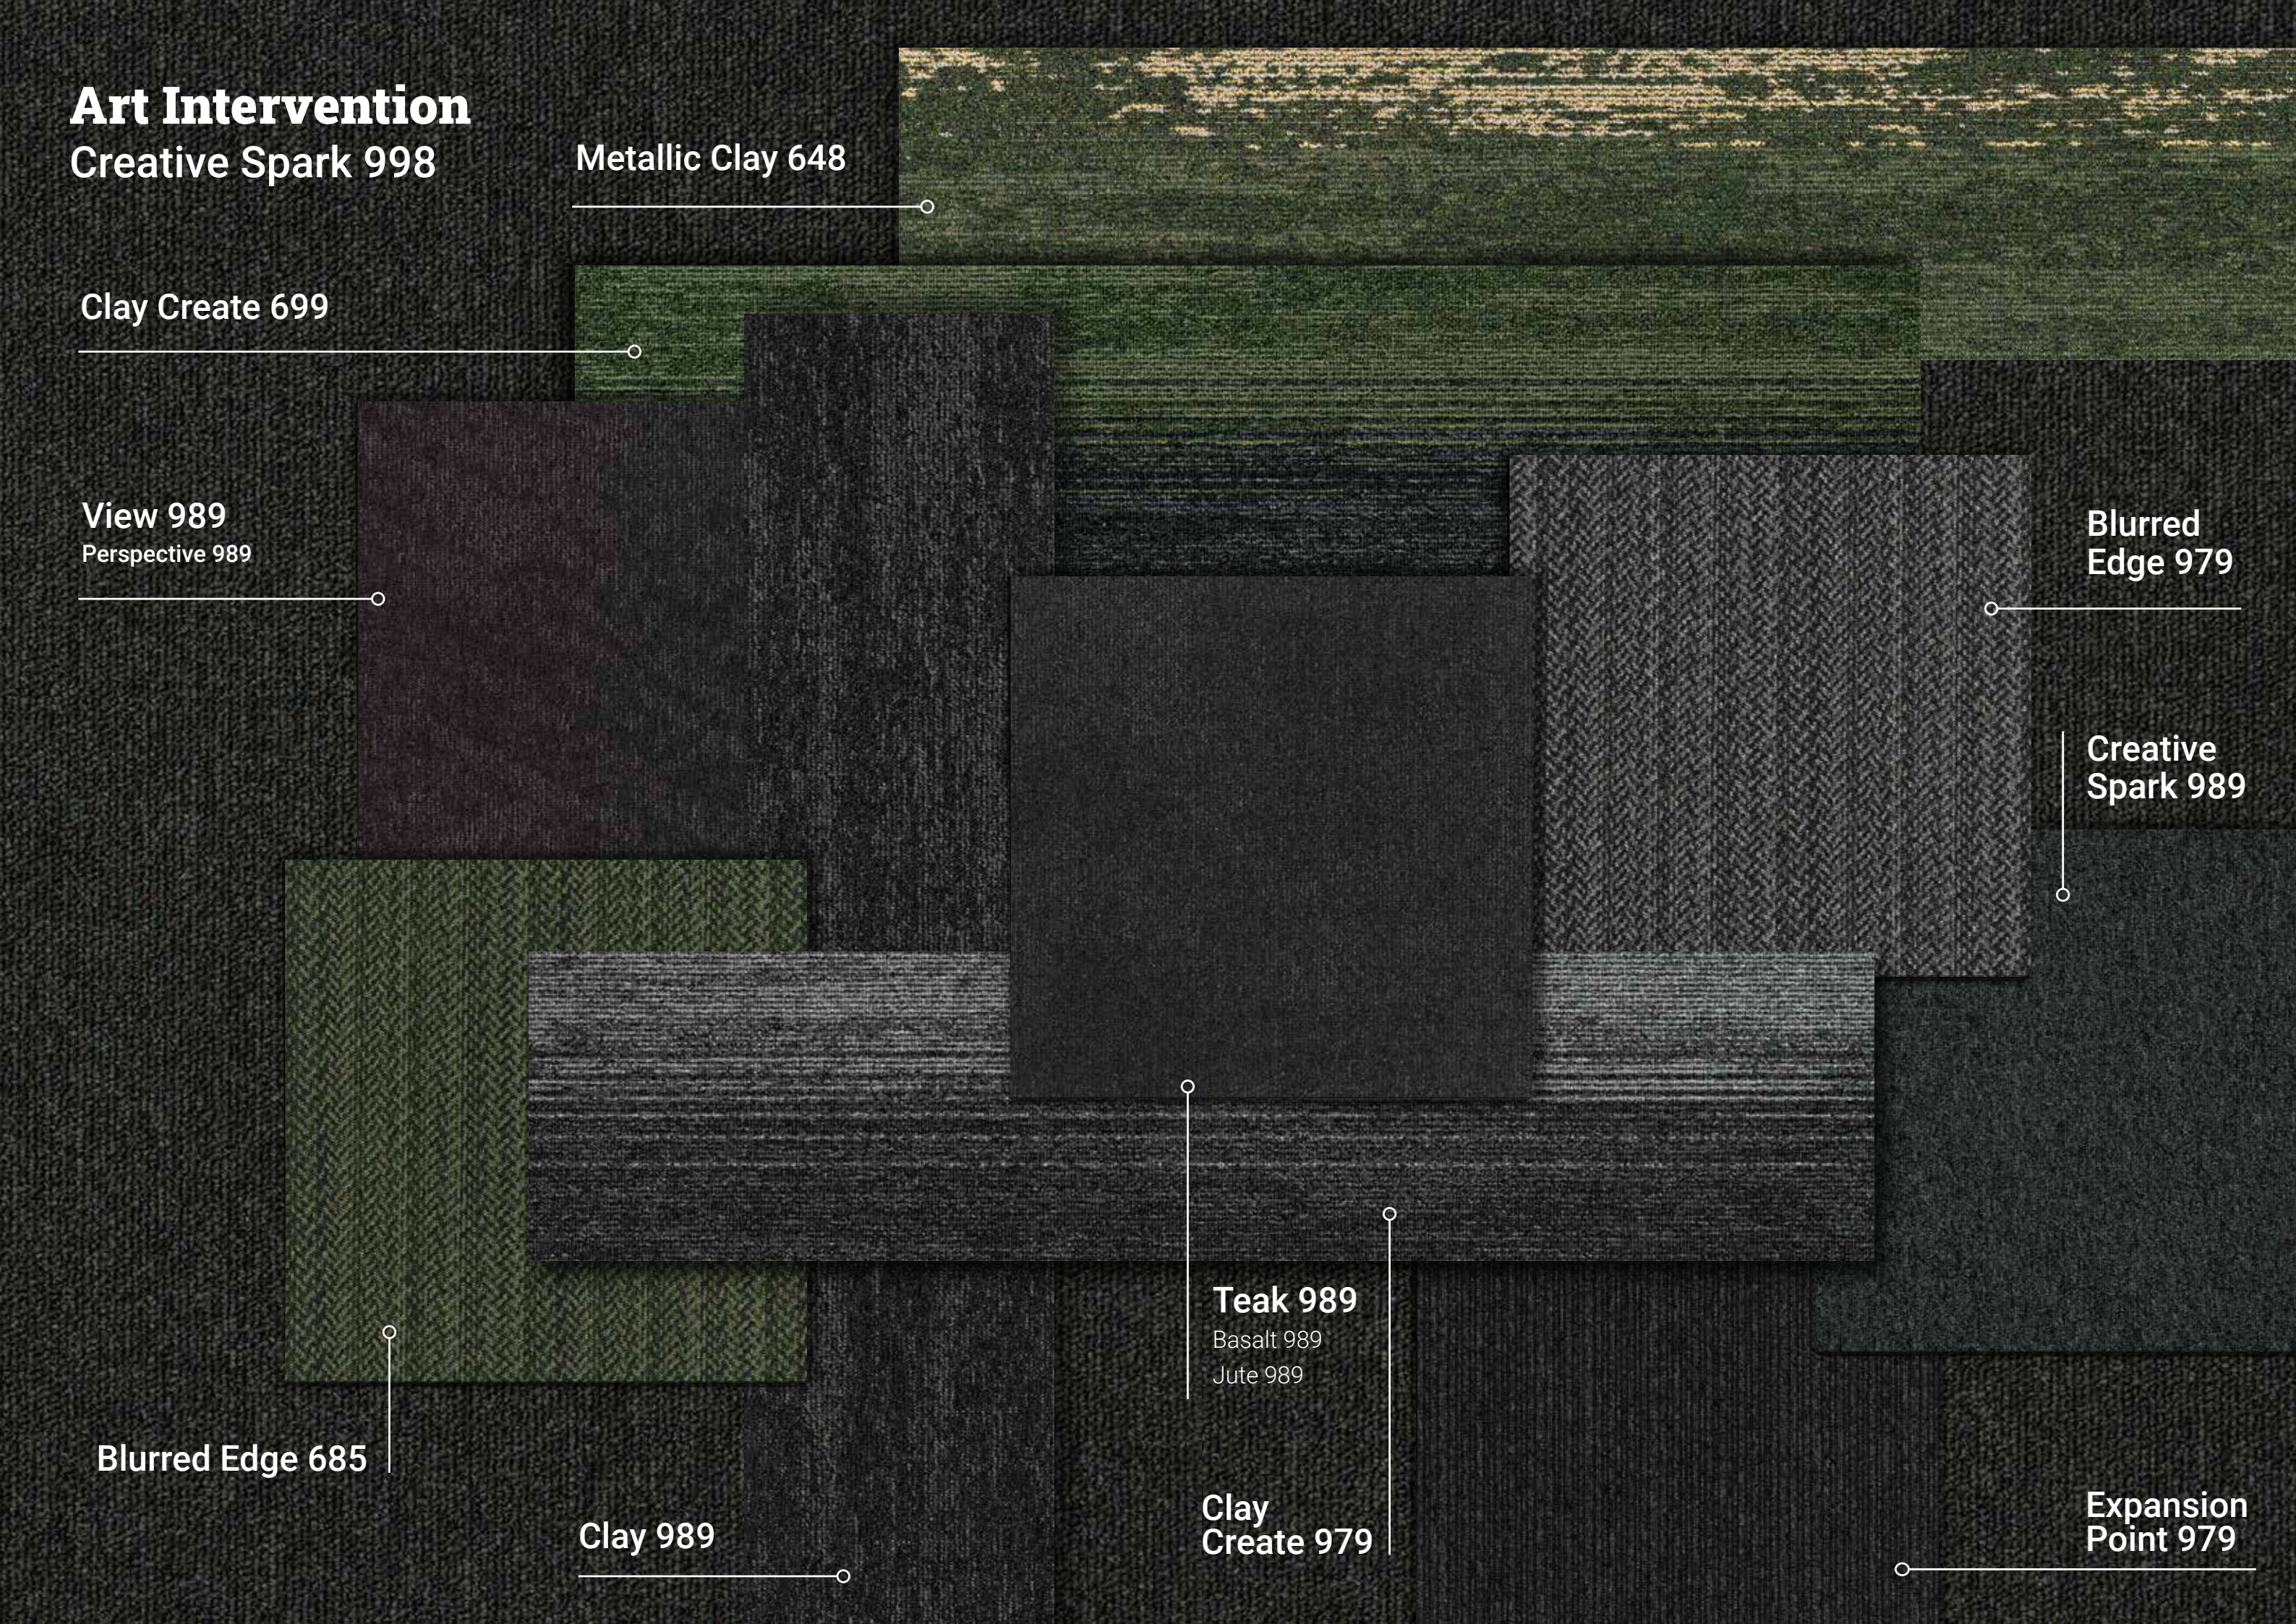

Art Intervention

Creative Spark 998

Metallic Clay 648

Clay Create 699

View 989

Perspective 989

Blurred
Edge 979

Creative
Spark 989

Teak 989

Basalt 989

Jute 989

Blurred Edge 685

Clay 989

Clay
Create 979

Expansion
Point 979