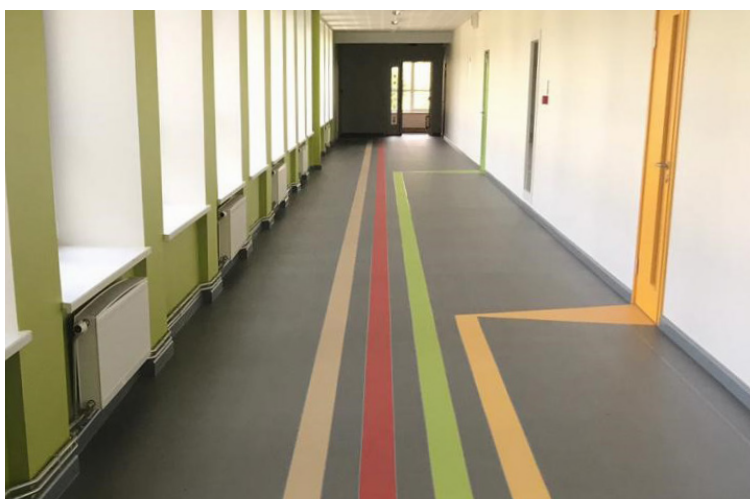

Kindergarden Ergeme

COMMERCIAL

BEYOND
FLOORING

Sector	Education
Product Range	Heterogeneous Vinyl
Collection	Optimise 70
Design	Rochus 632 - 698 - 698 - 664
Surface	200 m ²
Client	Gridu Serviss
Location	Ergeme - Valkas, Latvia
Date	2020
Architect	JOE
Distributor	Gridu Serviss