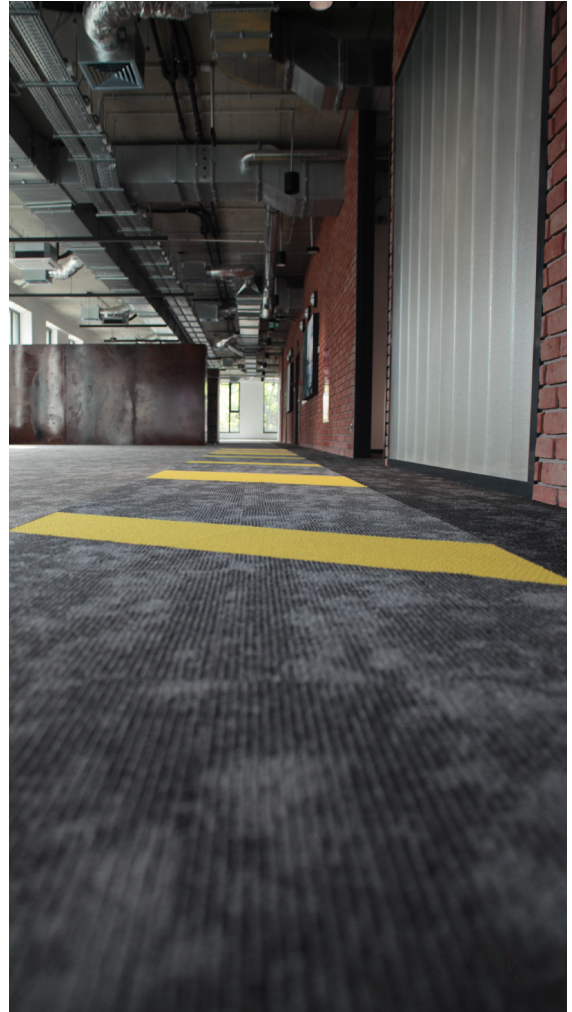

Office building Cross Point

COMMERCIAL

FLOORING

Sector	Corporate & Office
Product Range	Carpet Tiles & Luxury Vinyl Tiles
Collection/ Design	Crative Spark, Expansion Point, Central Point, Shared Path, Distruptive Path, Full Shift, Organic Shift, Balanced Hues, Color Beat Moduleo 55 and Studio Moods
Surface	5.000 m ²
Client	Office Building Cross Point
Location	Łódź - Poland
Date	2020
Contractor	CS Synergy
Distributor	CS Synergy