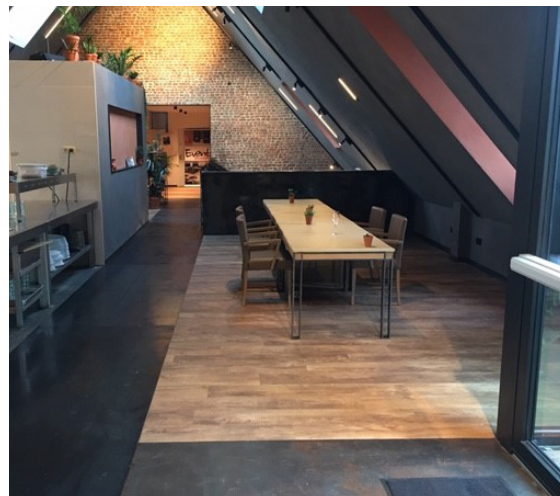

# L'ATELIER DE BOSSIMÉ

BEYOND FLOORING

BEYOND  
FLOORING

<b>Sector</b>	Hospitality & Leisure
<b>Product Range</b>	Luxury Vinyl Tiles - Heterogeneous Vinyl
<b>Collection + Design</b>	Layred 55: Country Oak 24456 Isafe 70: <b>Cyclone</b> Concrete Dark Grey 597
<b>Surface</b>	250 m <sup>2</sup> / 30 m <sup>2</sup>
<b>Client</b>	Royal Tapis
<b>Location</b>	Namur - Belgium
<b>Date</b>	2019
<b>Installer</b>	Ludovic Vanackere
<b>Contractor</b>	Ludovic Vanackere
<b>Architect</b>	Ludovic Vanackere
<b>Distributor</b>	Royal Tapis Bouge Namur