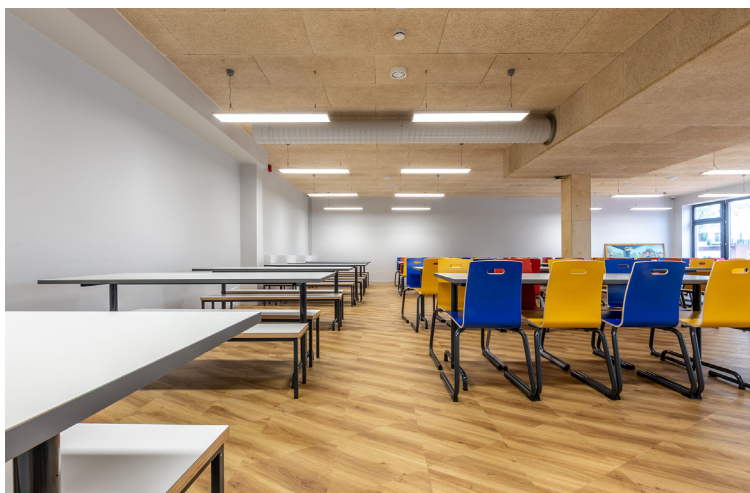

Tartu School of Variku

COMMERCIAL

BEYOND
FLOORING

Sector	Education
Product Range	Luxury Vinyl Tiles
Collection	Studio Moods
Design	Bespoke project
	Studio Moods: Triangle: Classic Oak 24235, Short plank: Classic Oak, Chessboard: Country Oak 54991 - 54880
Surface	664 m ²
Client	Floorin AS
Location	Tartu, Estonia
Date	2020
Architect	Arhitektuuriklubi OÜ
Distributor	Floorin AS