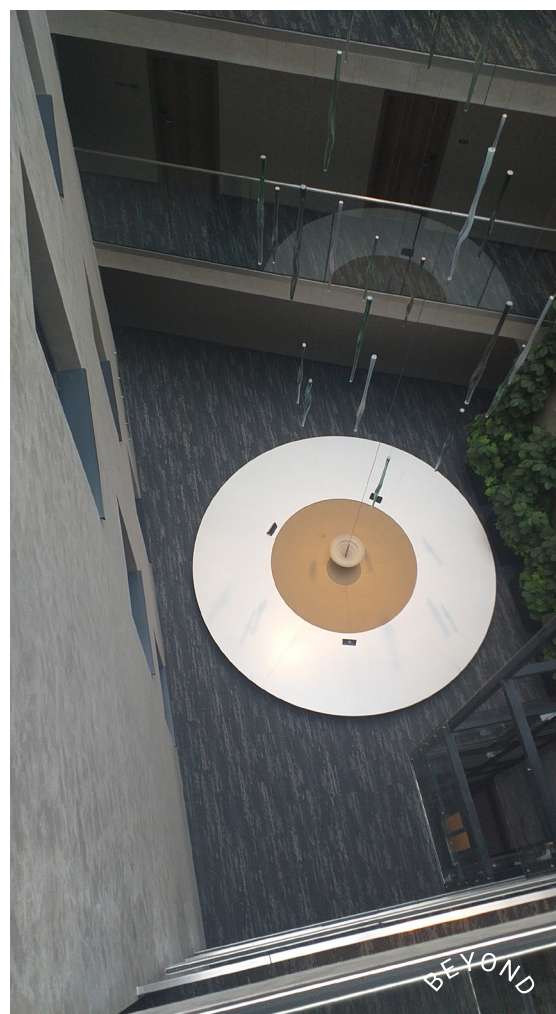

Hotel Passage Brno

COMMERCIAL

Sector	Hospitality & Leisure
Product Range	Carpet Tiles
Collection	Art Style
Design	Metalic Path 949
Surface	1500 m ²
Client	Barkotex
Location	Brno - Czech republic
Date	2019
Installer	Barkotex