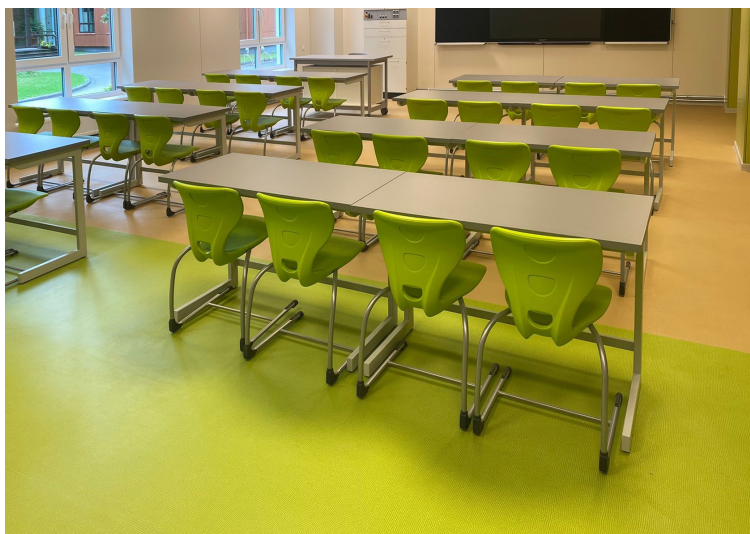

# Balozi school

COMMERCIAL

<b>Sector</b>	Education
<b>Product Range</b>	Heterogeneous Vinyl
<b>Collection</b>	Concept 70
<b>Design</b>	Rochus T32 - T64 - T54 - T24 - T94
<b>Surface</b>	3000 m <sup>2</sup>
<b>Client</b>	Gridu Serviss
<b>Location</b>	Balozi, Latvia
<b>Date</b>	2022
<b>Architect</b>	Architect company Belss
<b>Distributor</b>	Gridu Serviss