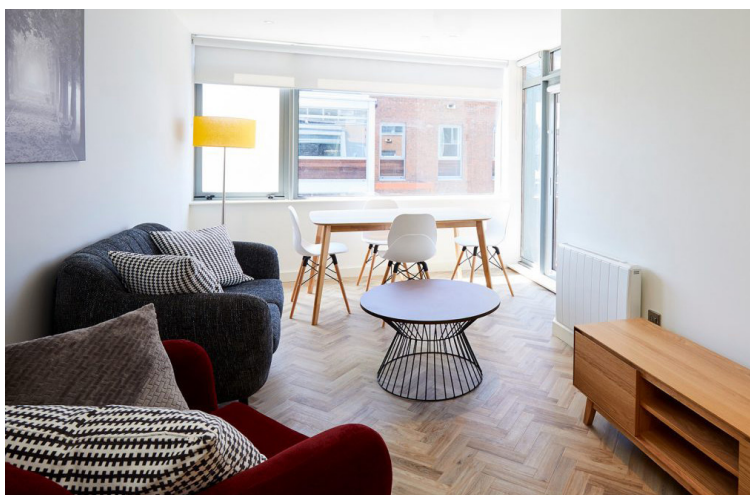

CAIRN HOMES PLC & ODOS ARCHITECTS

BEYOND FLOORING

BEYOND
FLOORING

Sector	Hospitality & Leisure
Product Range	Luxury Vinyl Tiles & Carpet tiles
Collection + Design	Studio Moods: Herringbone Small 145 Moduleo 55 Woods: Classic Oak 24235 Art Intervention: Creative Spark 979
Surface	2,400 m ²
Client	Blackhall Place Student Accommodation
Location	Dublin - United Kingdom
Date	2018
Installer	Burns Construction
Contractor	Burns Construction
Architect	ODOS Architects