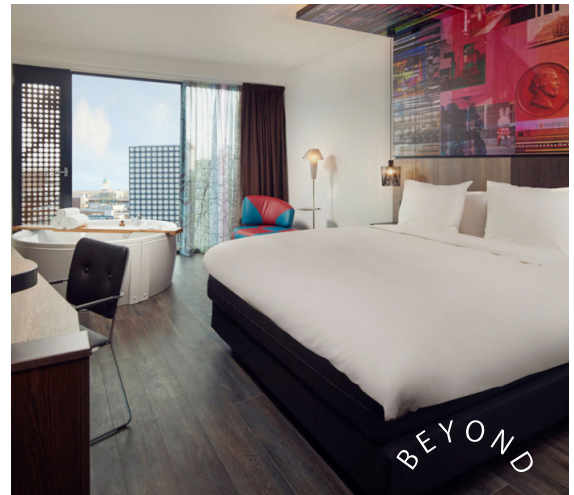

INTELL HOTELS

BEYOND FLOORING

BEYOND
FLOORING

Sector	Hospitality & Leisure
Product Range	Luxury Vinyl Tiles
Collection	Moduleo 55 Impressive
Design	Castle Oak 55236 : 2.220 m ² , Castle Oak 55960: 1.180 m ² , Santa Cruz 59963: 1.538 m ² , Country Oak 54991: 120 m ² , Scarlet Oak 50230: 109 m ² , Country Oak 54852: 156 m ²
Surface	5.300 m ²
Client	Intell Hotels
Location	Almelo - The Netherlands
Date	2019
Installer	Ablen
Contractor	Suzan Graafstra
Architect	Feran Hugo Interieurarchitect - Feran Thomassen